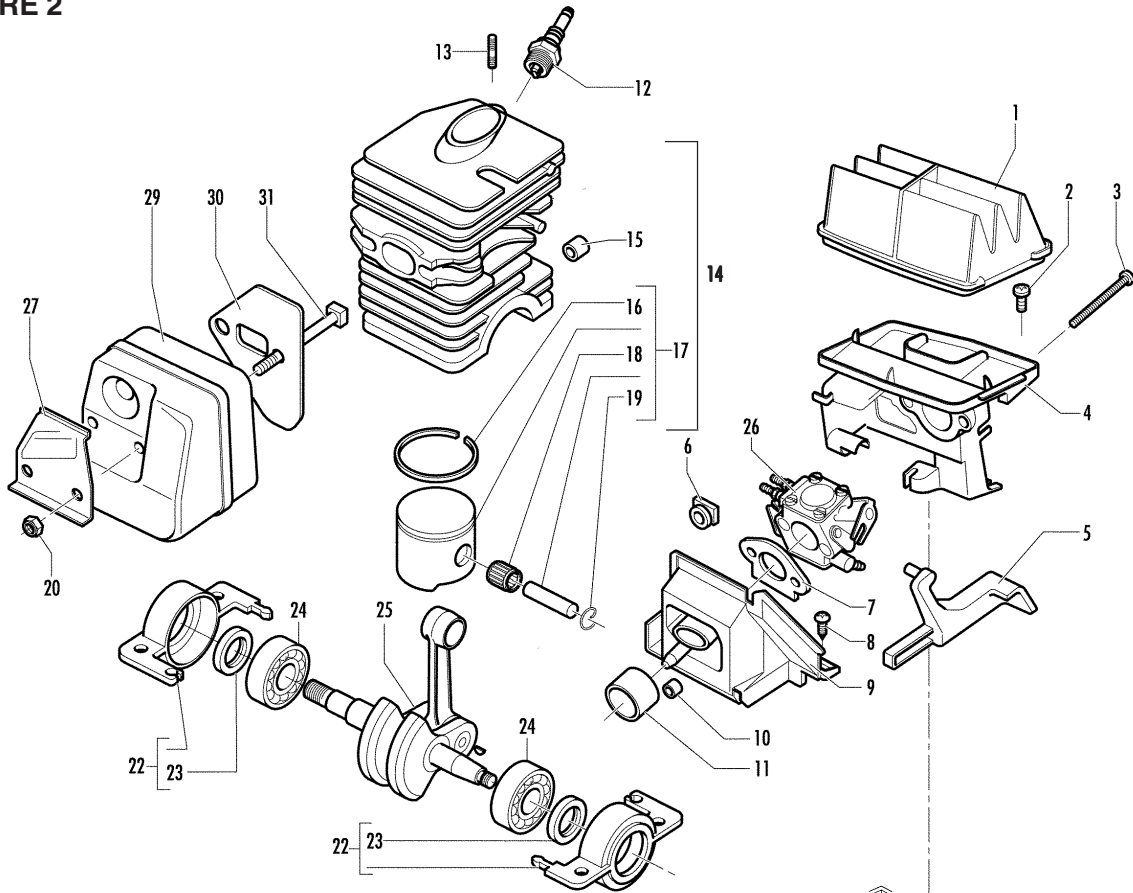

brand	PARTNER

date	MAY/03	SHEET 3/4

Model	Prefix
P 462 18".325	01

Product number
953900430

FIGURE 2