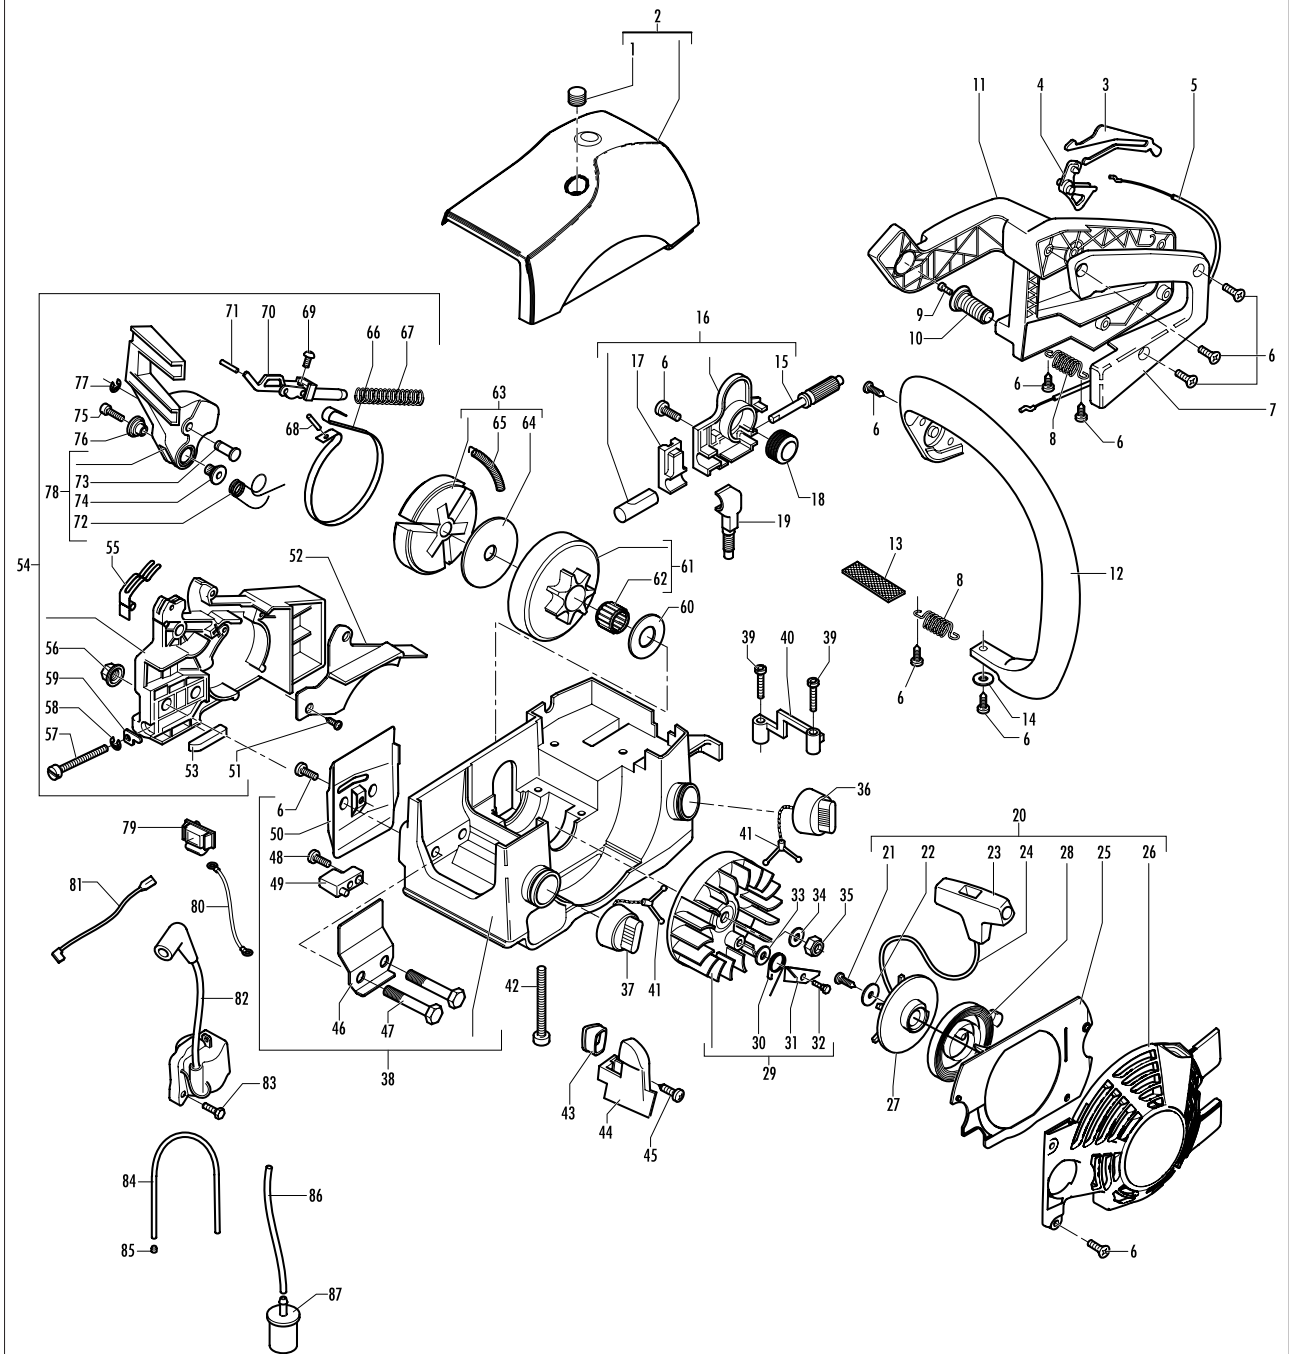

brand	PARTNER

date	MAY/03	SHEET 1/4

Model	Prefix
P 462 18".325	01

Product number
953900430

FIGURE 1