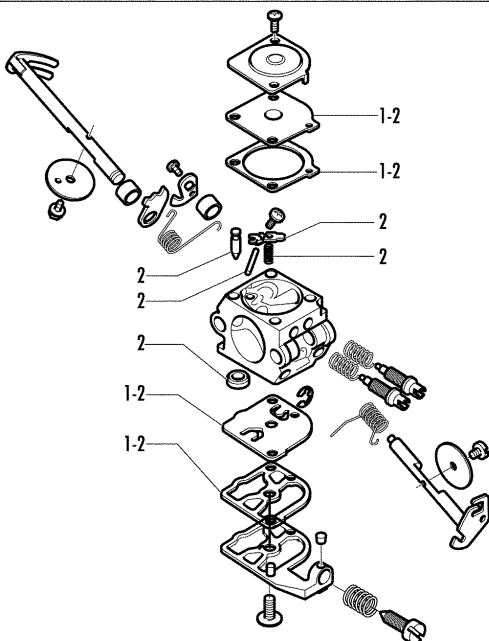

FIGURE 3 - CARB. ZAMA C1Q-EL1